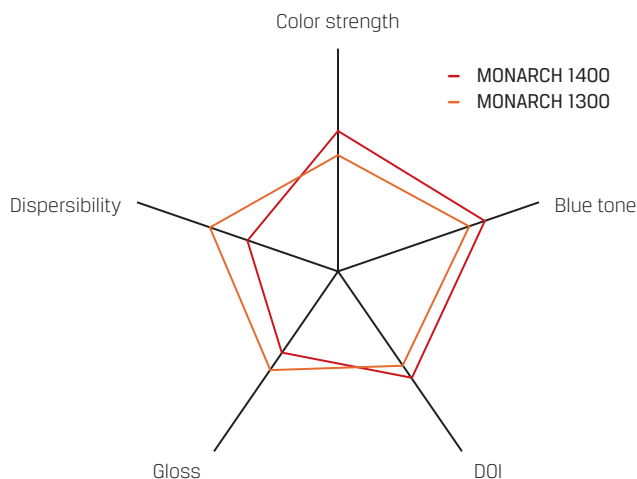

MONARCH[®] 1300

MONARCH 1300 pigment black provides standard high color jetness in automotive and industrial coating applications.

Product Form: Fluffy

Application Information:

Liquid Coatings

MONARCH 1300 pigment black is designed for liquid and powder coatings requiring standard masstone jetness such as those used in automotive applications. The pigment imparts a relatively strong blue undertone and level of gloss.

MONARCH 1300 offers relative ease of dispersion compared to other products in this range. The product should be considered when ease of dispersion is a key factor in product selection, such as when pigment selection is determined by older dispersion equipment technology.

MONARCH 1300 is a fluffy pigment black with a typical bulk density of 20 lb/ft³ (320 g/L).

Performance Comparison to Other Specialty Carbon Blacks

BALANCE OF PROPERTIES IN SOLVENT BASE COATINGS APPLICATIONS